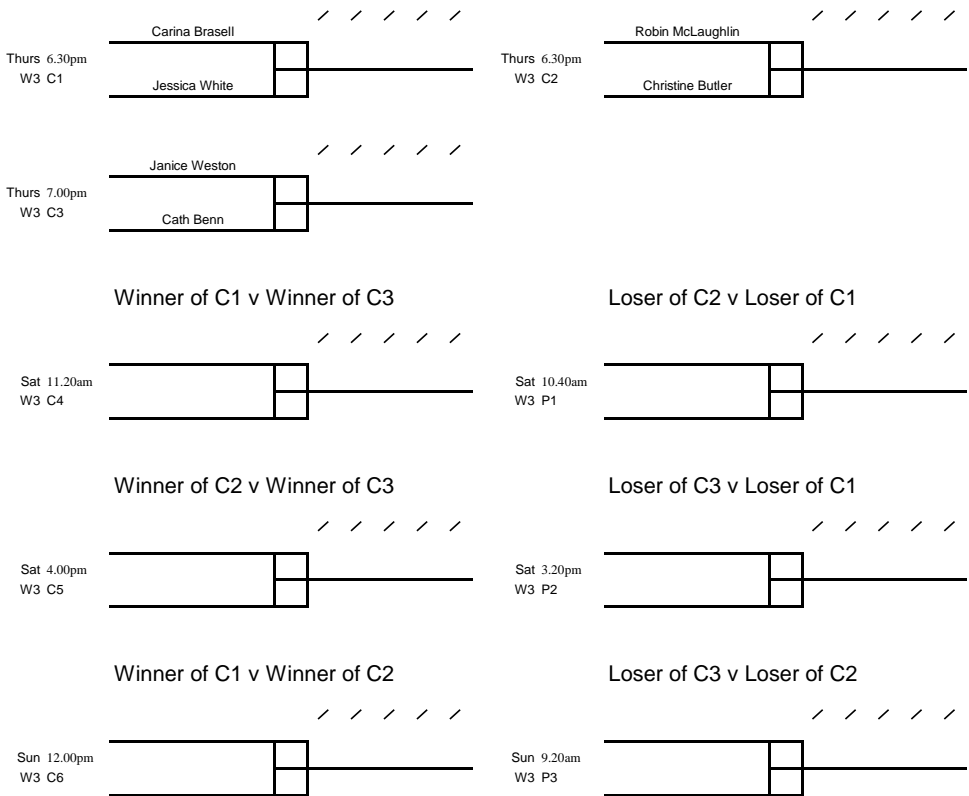

**Womens Division 3**

Name	
1	Carina Brasell
2	Robin McLaughlin
3	Janice Weston
4	Cath Benn
5	Christine Butler
6	Jessica White

Winner \_\_\_\_\_  
 Runner up \_\_\_\_\_  
 Plate \_\_\_\_\_